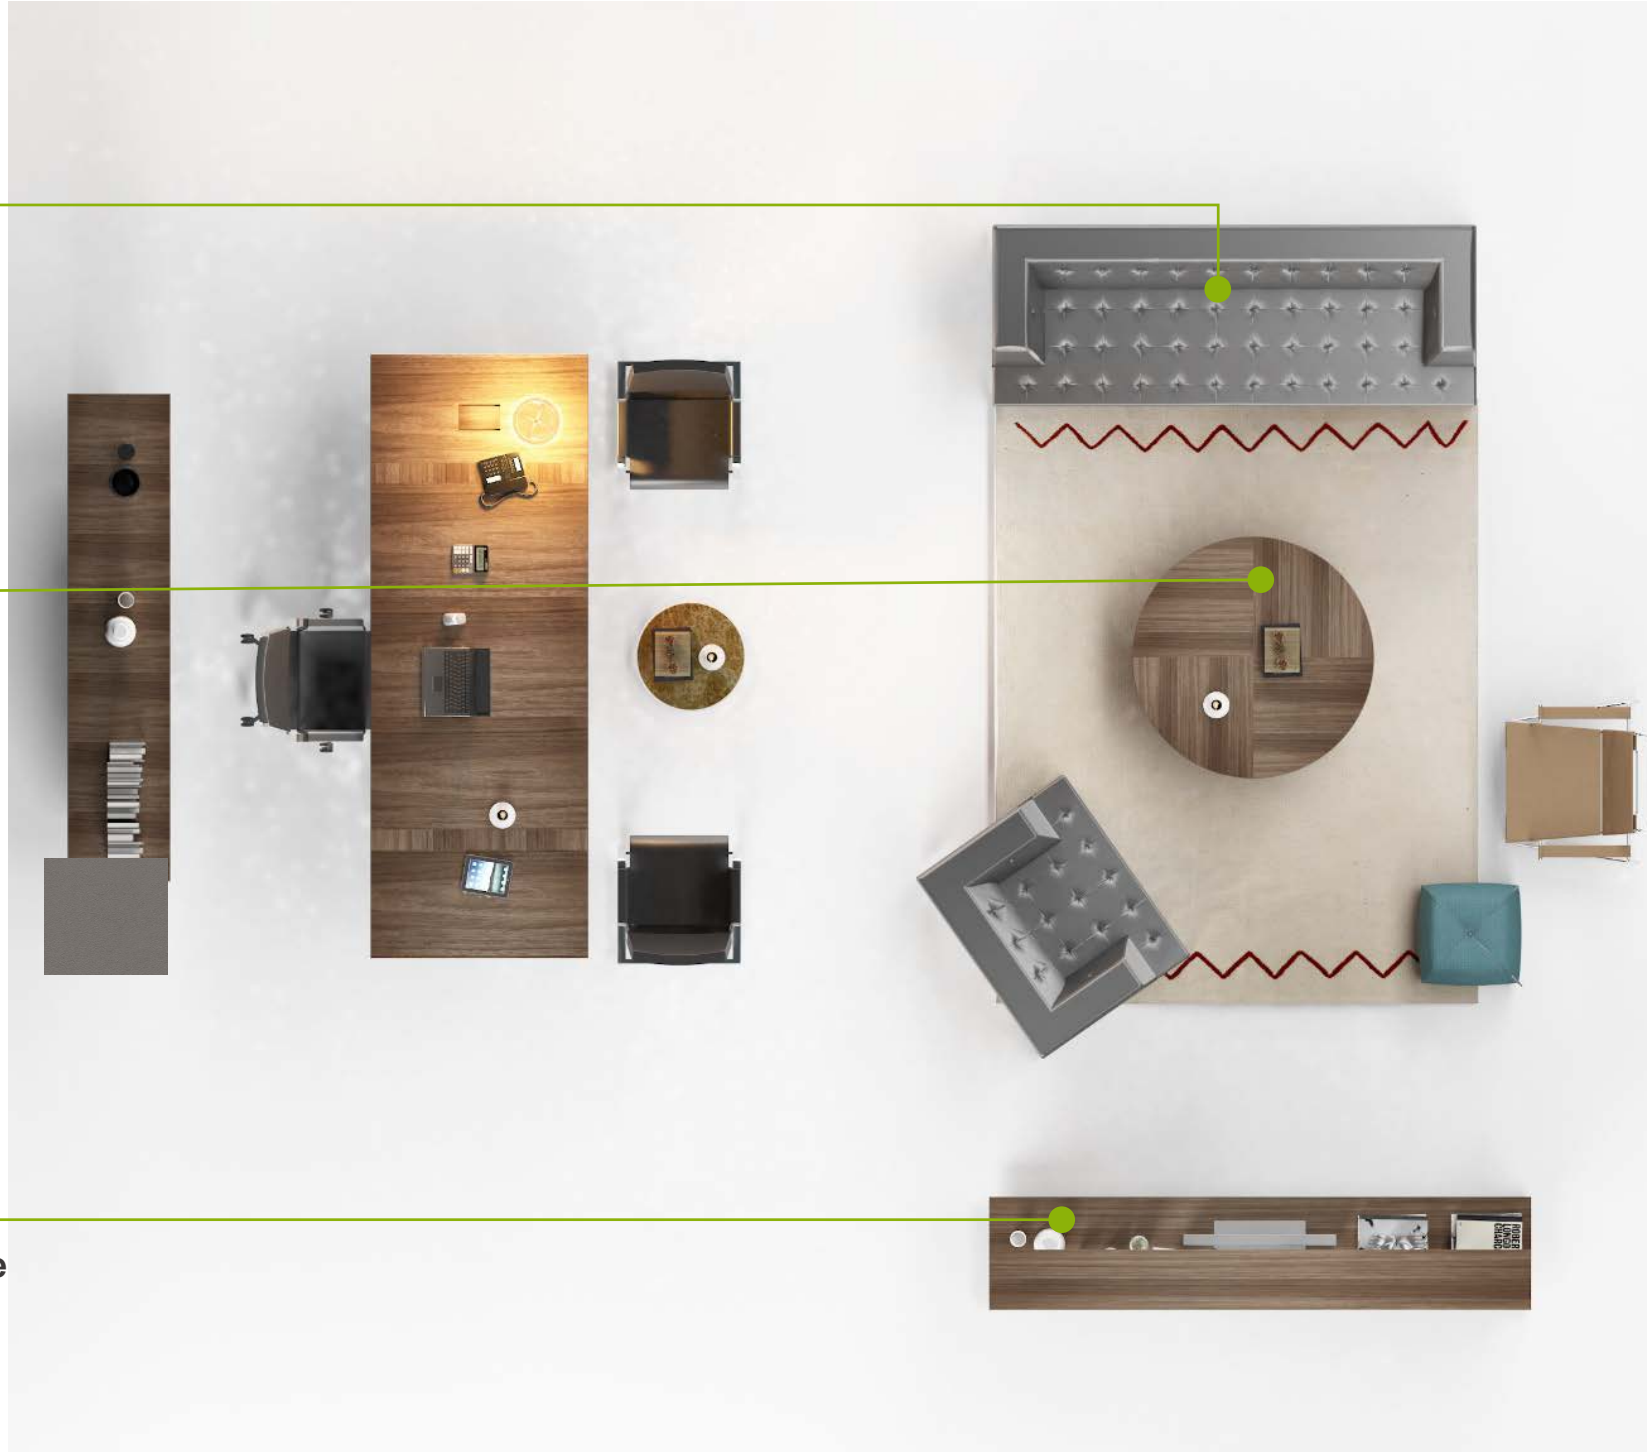

KARNAVAL

TV27H4 smoked meşe